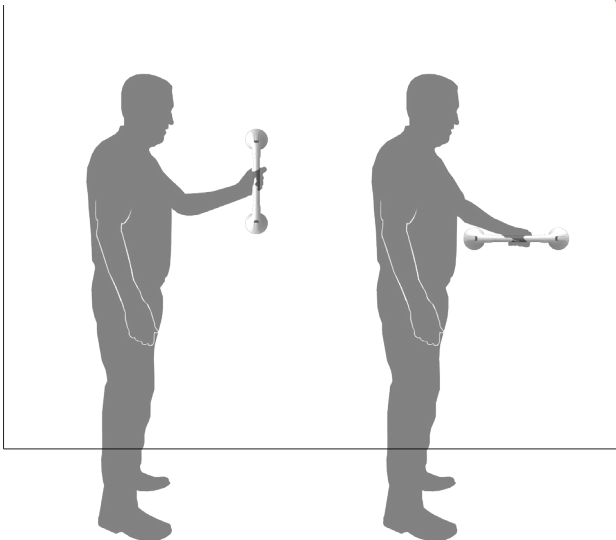

**NEW PRODUCT RELEASE !**

300mm  
Grab Rail  
shown

REDGUM brand strives to provide the highest quality products possible that are subject to change without notice.

**IMPORTANT NOTE:**

It is the responsibility of the user to ensure the suitability of this product for its intended use.

### FEATURES

- Assist individual to position / balance themselves.
- Visual indicators to assist with rail installation.
- Improve safety and reduce the risk of falls at home.
- Can be attached to any flat glass / tiled surface.
- No fixings required.
- Quick and easy to fit / reposition when required.
- Ergonomic ribbed hand grip on rail.
- Strong lightweight construction.

### SPECIFICATIONS

Overall Dimensions:

RG5903: 300mm Grab Rail

**410mm (L) x 110mm (W) x 85mm (H)**

Hand Grip Length:

**120mm** (45mm gap from wall to inside of rail)

Product Weight:

**0.4kg**